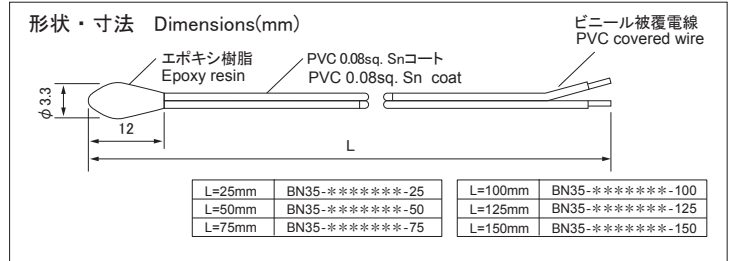

BN35

※ For BN35 series, they are low - halogen products (Specification: Cl, Br each 900ppm or less., halogen total 1,500ppm or less.). Please approach us for details.

■特性 Characteristics

BN35 シリーズ BN35Series